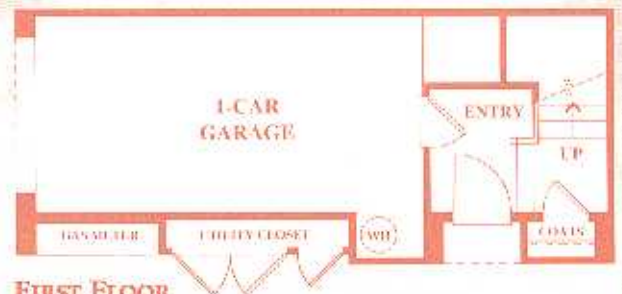

C O R T I N A

- RESIDENCE 1BR -

Approx. 1,261 square feet • 1 bedroom • 1 bath • Loft • Interior laundry

Optional powder room • 1-car attached garage

Optional powder room at loft

MEZZANINE

SECOND FLOOR

FIRST FLOOR

- RESIDENCE 2BR -

Approx. 1,409 square feet † 2 bedrooms † 2 1/2 baths

Interior laundry † 2-car attached garage

-RESIDENCE 3BR-

Approx. 1,611 square feet • 3 bedrooms • 2 1/2 baths

Interior laundry • 2-car attached garage

SECOND FLOOR

FIRST FLOOR