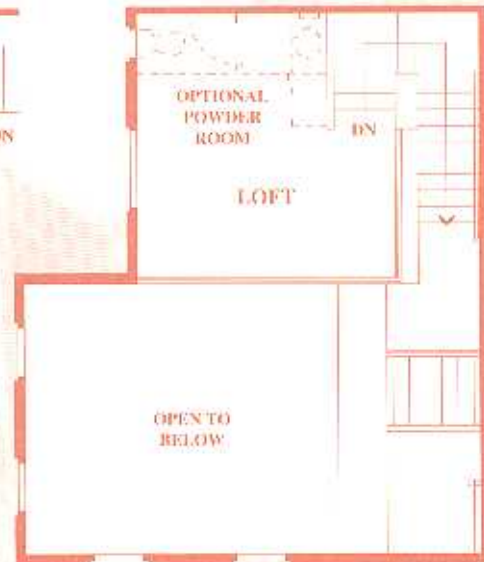

C O R T I N A

- RESIDENCE 1BR -

Approx. 1,261 square feet • 1 bedroom • 1 bath • Loft • Interior laundry

Optional powder room • 1-car attached garage

Optional powder room at loft

MEZZANINE

SECOND FLOOR

FIRST FLOOR

- RESIDENCE 2BR -

Approx. 1,409 square feet † 2 bedrooms † 2 1/2 baths

Interior laundry † 2-car attached garage

-RESIDENCE 3BR-

Approx. 1,611 square feet • 3 bedrooms • 2 1/2 baths

Interior laundry • 2-car attached garage

SECOND FLOOR

FIRST FLOOR