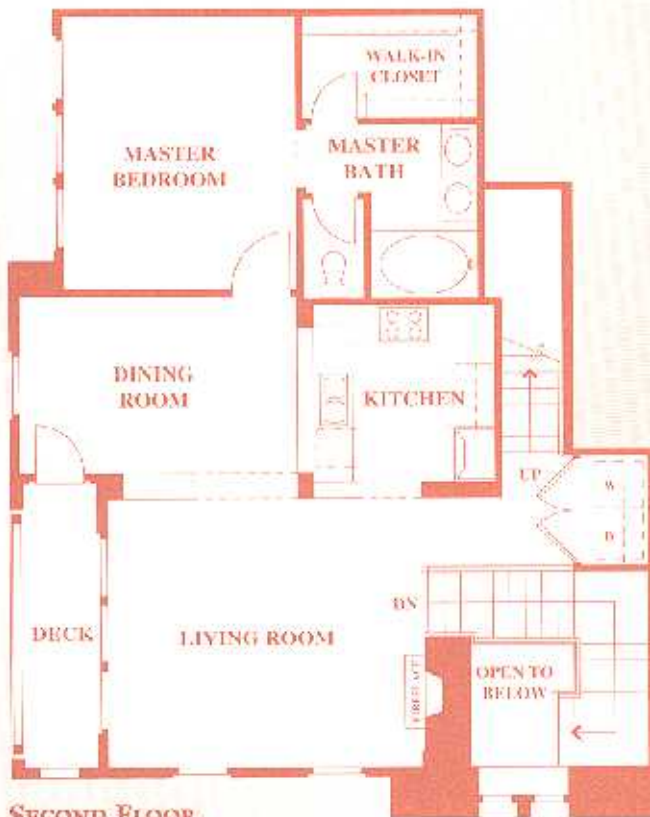

C O R T I N A

- RESIDENCE 1BR -

Approx. 1,261 square feet • 1 bedroom • 1 bath • Loft • Interior laundry

Optional powder room • 1-car attached garage

Optional powder room at loft

MEZZANINE

SECOND FLOOR

FIRST FLOOR

- RESIDENCE 2BR -

Approx. 1,409 square feet † 2 bedrooms † 2 1/2 baths

Interior laundry † 2-car attached garage

-RESIDENCE 3BR-

Approx. 1,611 square feet • 3 bedrooms • 2 1/2 baths

Interior laundry • 2-car attached garage

SECOND FLOOR

FIRST FLOOR