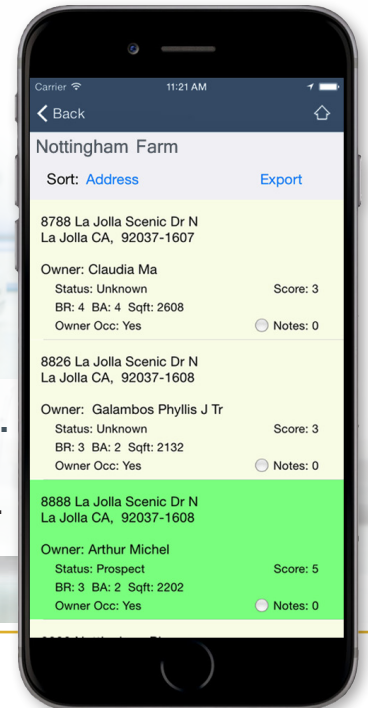

Powerful information at your fingertips.

Use the app for FREE - just log in with your normal California Title/Title Advantage login.