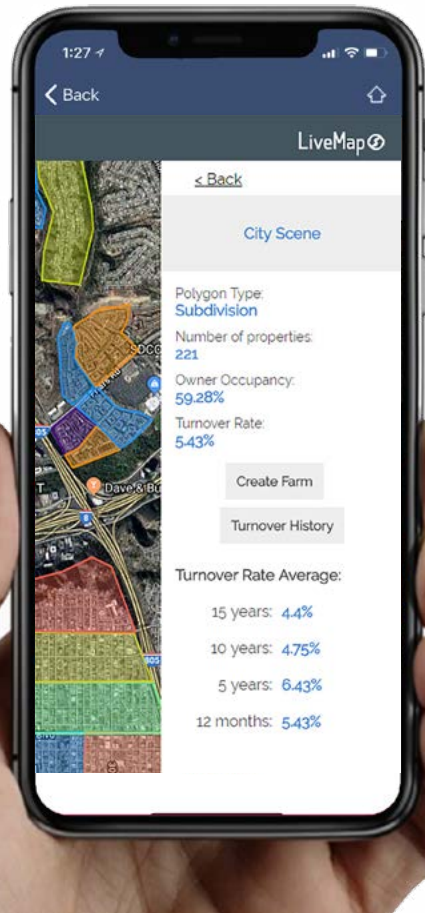

CREATING FARMS JUST GOT EASIER WITH TURNOVER HISTORY

NEW! TURNOVER HISTORY

Our CTC mobile apps and websites now have Turnover History enabled when creating farms!

Quickly view the 15 year, 10 year, 5 year, and 1 year average turnover rate for the area you're prospecting. Turnover History is available in Walking Farms, Polygon Farms, and our Live Map tool. Discover trends in your area faster than ever before!