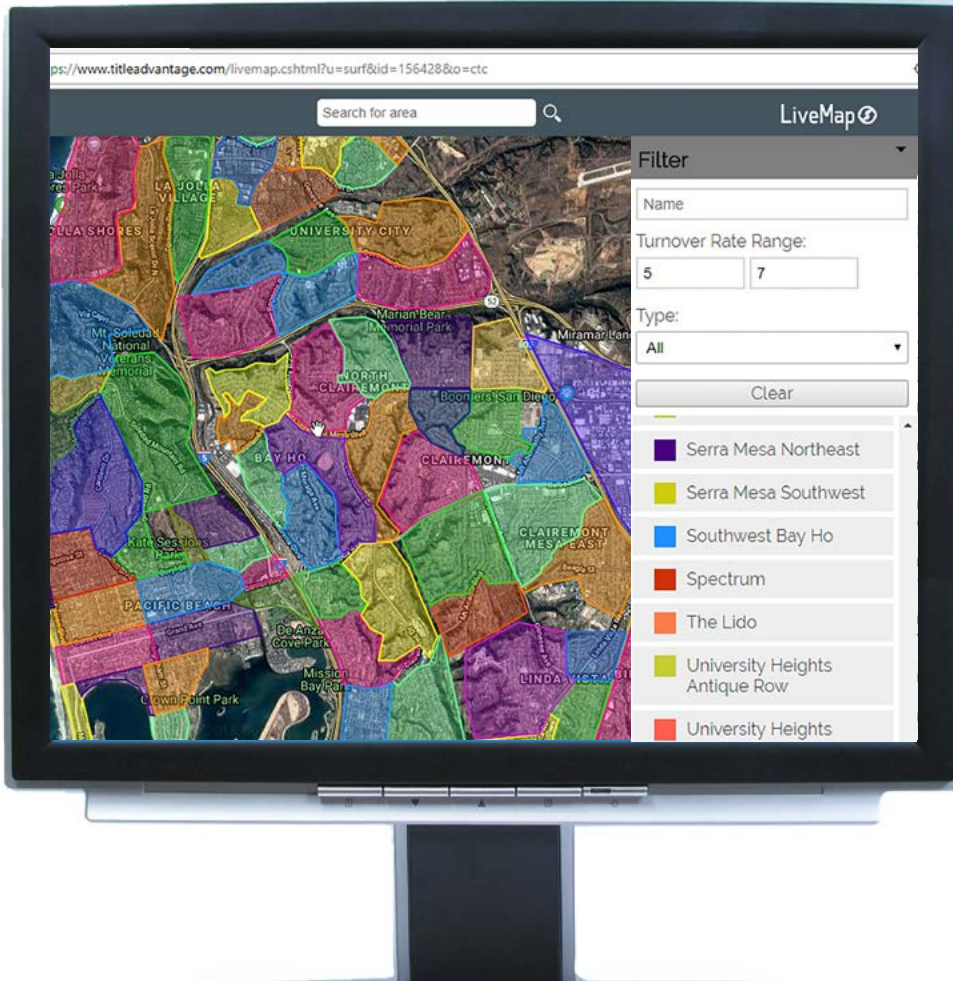

# HAVE YOU TRIED LIVE MAP YET?

**NEW!** Live Map's new interactive filter on the web version is a visual and interactive way to prospect. Type in Turnover Rate Min. and Mox. and watch the map change before your eyes!

California Title's Live Map is a feature that lets you effectively target the subdivisions and neighborhoods you'd like to work on. Quickly see subdivision names and boundaries, # of properties, turnover rate, owner occupancy rate, and more! Instantly create a farm from any area you like.